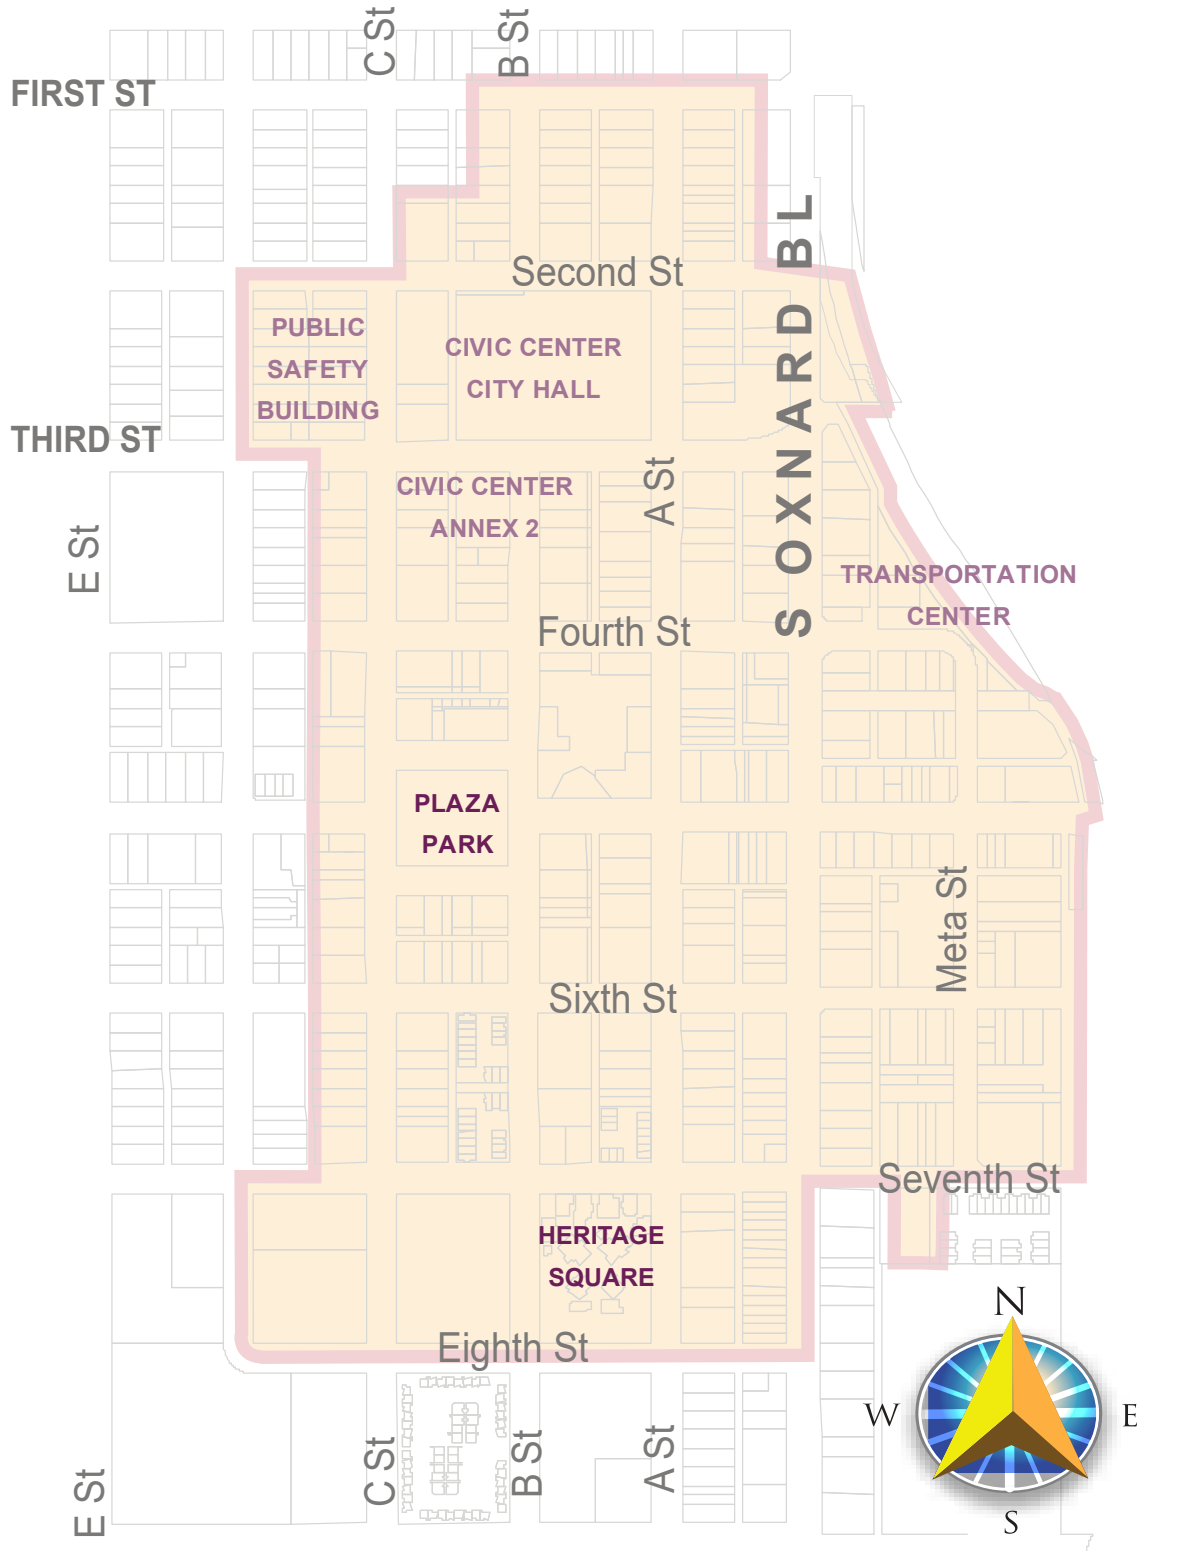

OXNARD DOWNTOWN

Management District

 DISTRICT BOUNDARY